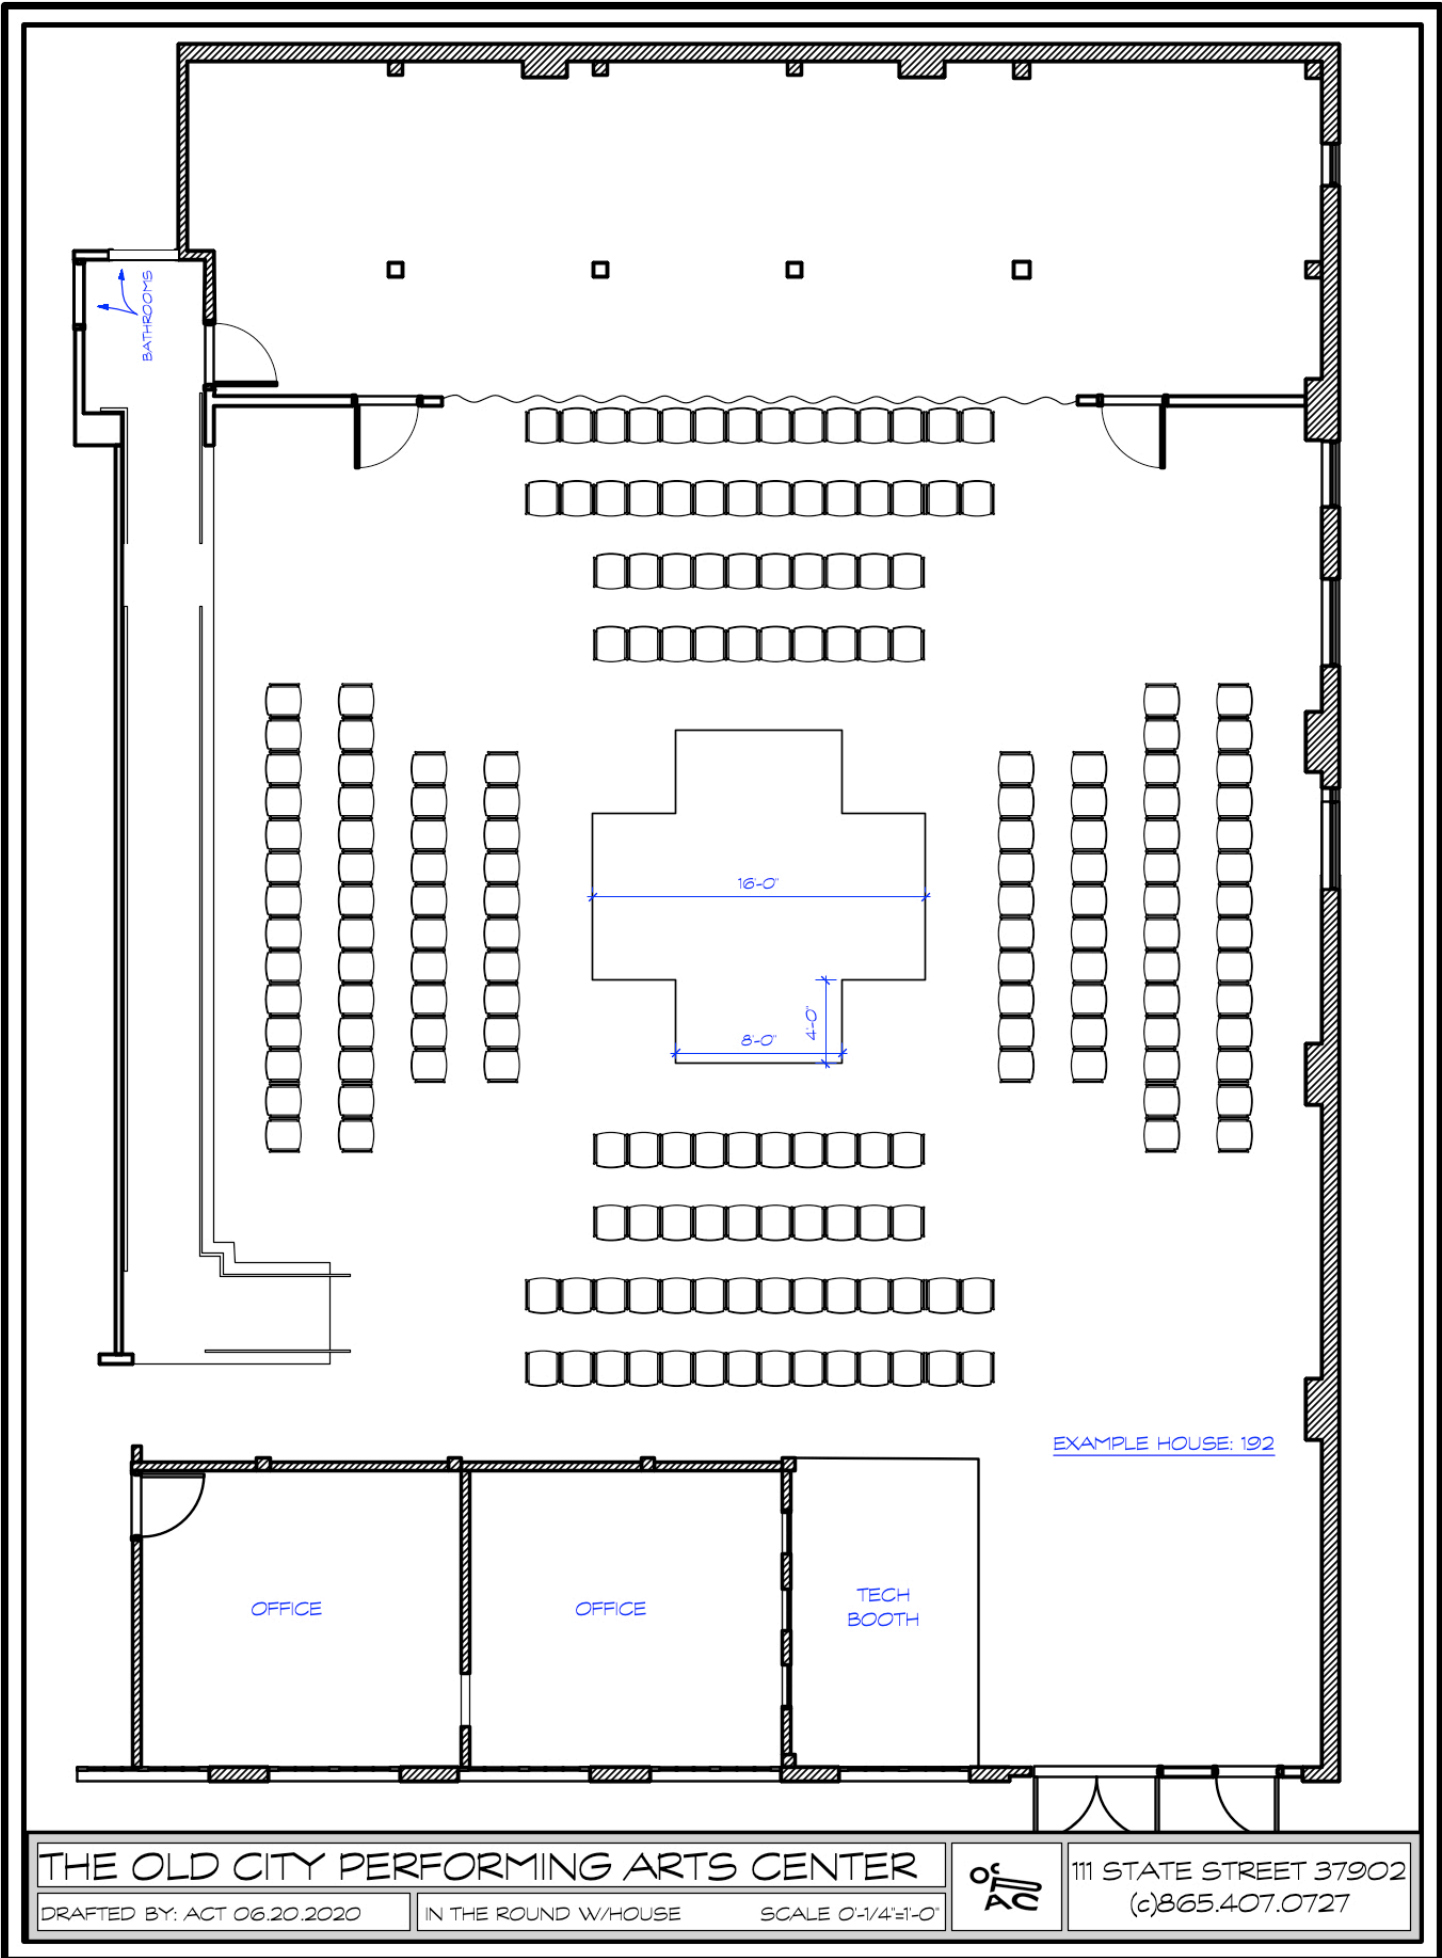

THE OLD CITY PERFORMING ARTS CENTER

DRAFTED BY: ACT 06.20.2020

TOP PLAN

SCALE 0'-1/4"=1'-0"

111 STATE STREET 37902
(c)865.407.0727

BATHROOMS

EXAMPLE STAGE: 24'-0" X 120" X 16"

EXAMPLE HOUSE COUNT: 208 SEATS

OFFICE

OFFICE

TECH
BOOTH

THE OLD CITY PERFORMING ARTS CENTER

DRAFTED BY: ACT 06.20.2020

PROSCENIUM W/HOUSE

SCALE 0'-1/4"=1'-0"

111 STATE STREET 37902
(c)865.407.0727

BATHROOMS

16'-0"

8'-0"

4'-0"

EXAMPLE HOUSE: 192

OFFICE

OFFICE

TECH
BOOTH

THE OLD CITY PERFORMING ARTS CENTER

DRAFTED BY: ACT 06.20.2020

IN THE ROUND W/HOUSE

SCALE 0'-1/4"=1'-0"

of
ACT

111 STATE STREET 37902
(c)865.407.0727