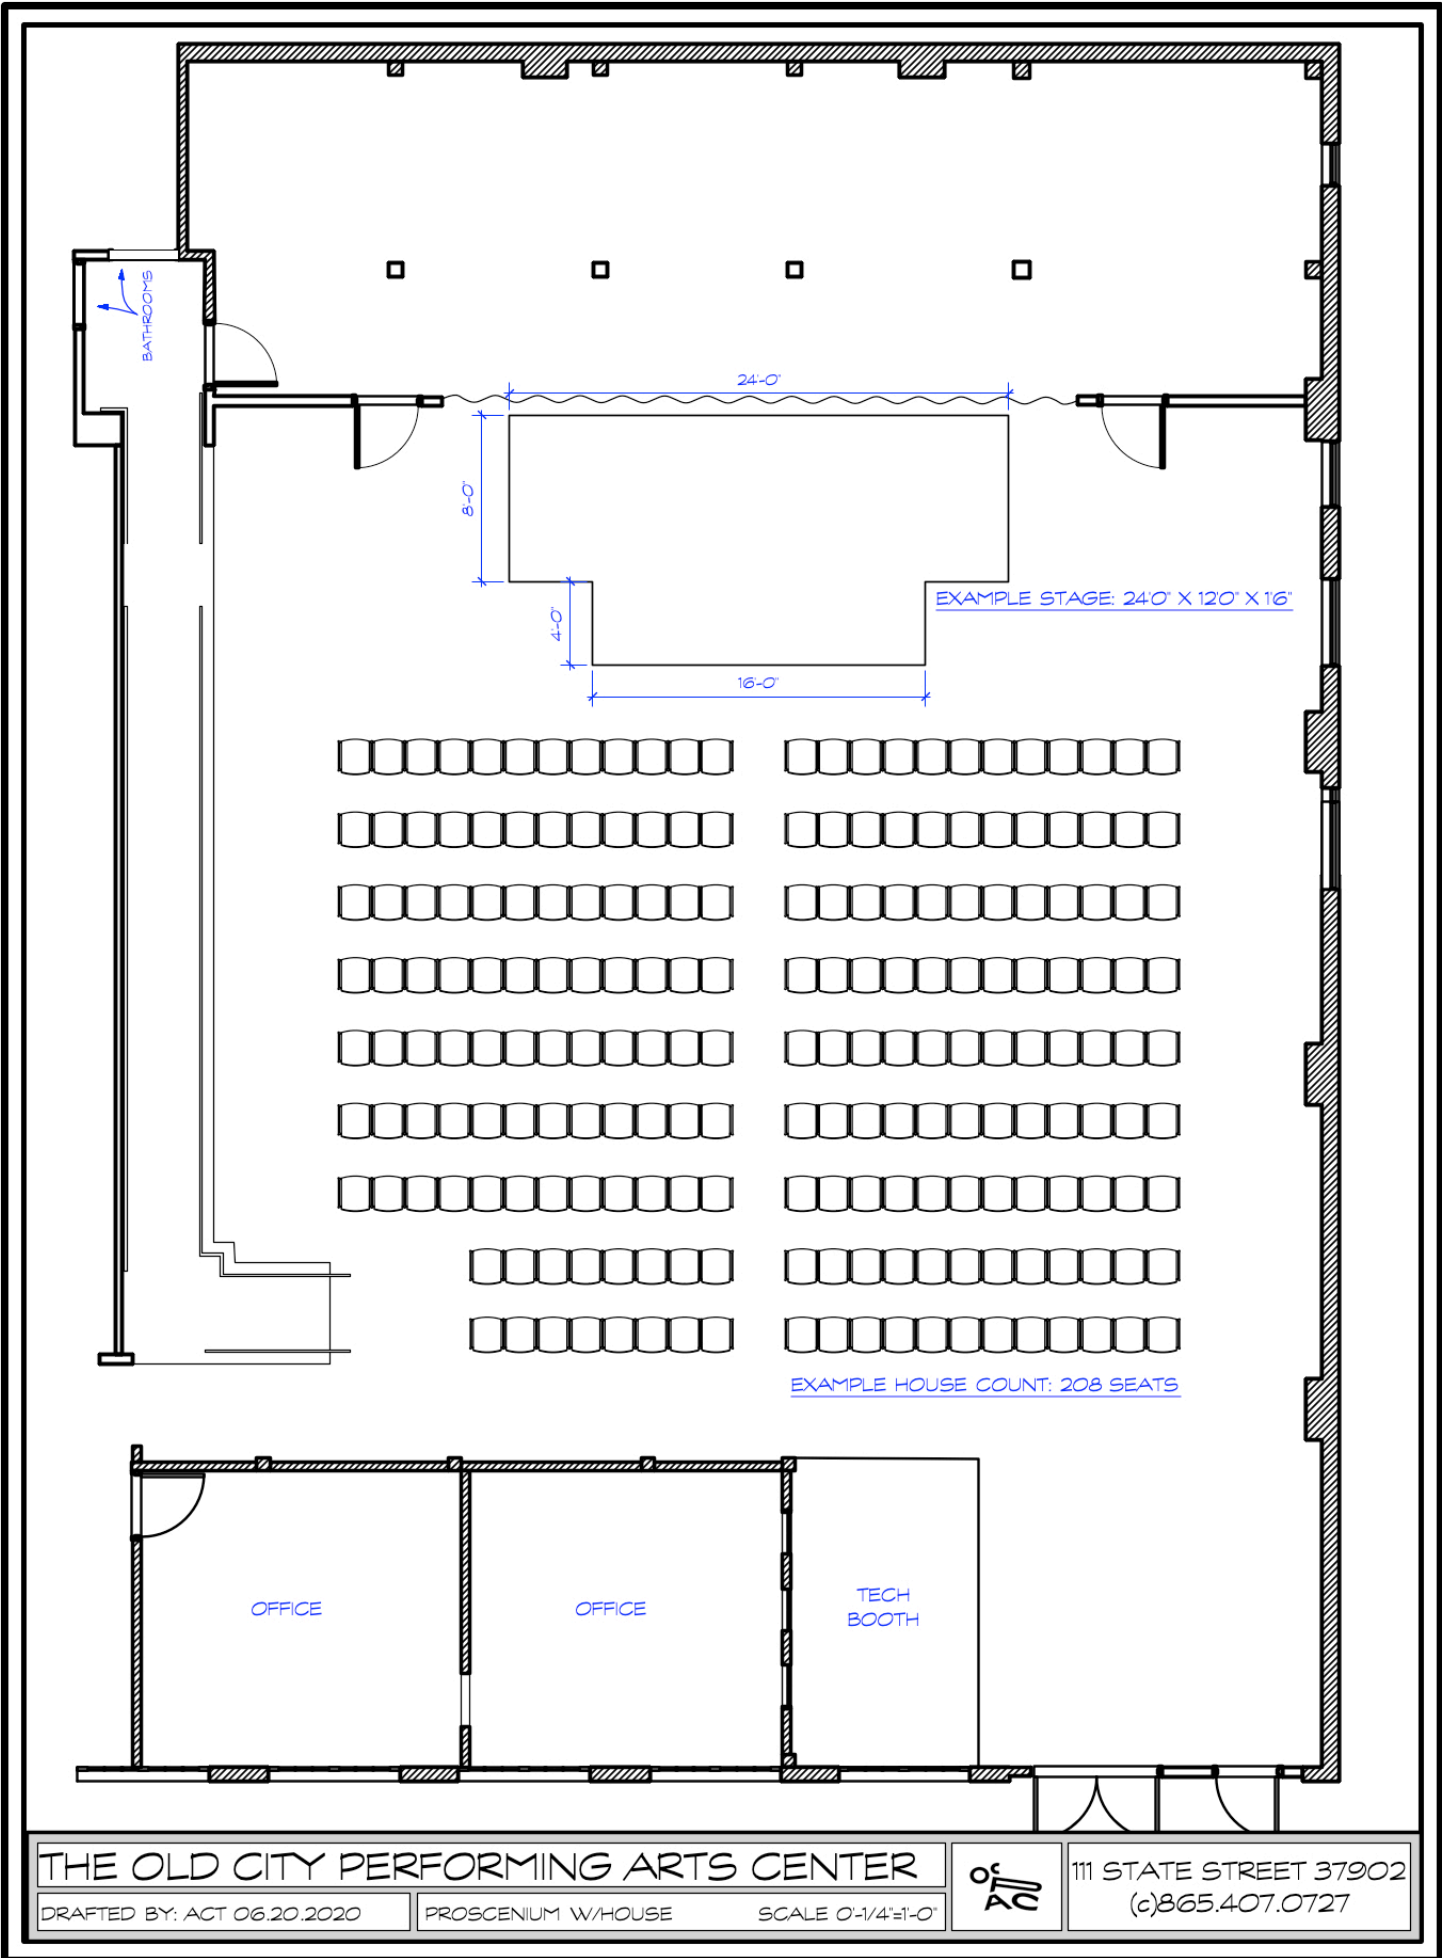

THE OLD CITY PERFORMING ARTS CENTER

DRAFTED BY: ACT 06.20.2020

TOP PLAN

SCALE 0'-1/4"=1'-0"

111 STATE STREET 37902
(c)865.407.0727

BATHROOMS

EXAMPLE STAGE: 24'-0" X 120" X 16"

EXAMPLE HOUSE COUNT: 208 SEATS

OFFICE

OFFICE

TECH
BOOTH

THE OLD CITY PERFORMING ARTS CENTER

DRAFTED BY: ACT 06.20.2020

PROSCENIUM W/HOUSE

SCALE 0'-1/4"=1'-0"

111 STATE STREET 37902
(c)865.407.0727

BATHROOMS

16'-0"

8'-0"

4'-0"

EXAMPLE HOUSE: 192

OFFICE

OFFICE

TECH
BOOTH

THE OLD CITY PERFORMING ARTS CENTER

DRAFTED BY: ACT 06.20.2020

IN THE ROUND W/HOUSE

SCALE 0'-1/4"=1'-0"

of
ACT

111 STATE STREET 37902
(c)865.407.0727